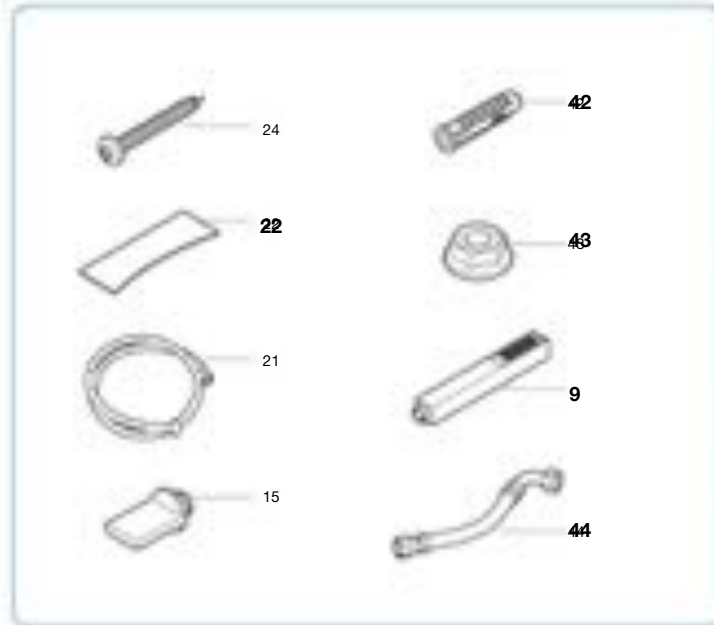

FLAT

Caja accesorios

		Código	€
9			
15	3 un		
21			
22			
24	3 un	AD0000600R	131,00
42	3 un		
43	2 un		
44			
22		AD0001700R	51,70
9		AD0001800R	26,20
15		AD0001900R	26,30
21		A525009900	37,70
24	3 un		
42	3 un	AD0001600R	1,92
43	2 un		
44		AD0001500R	10,80