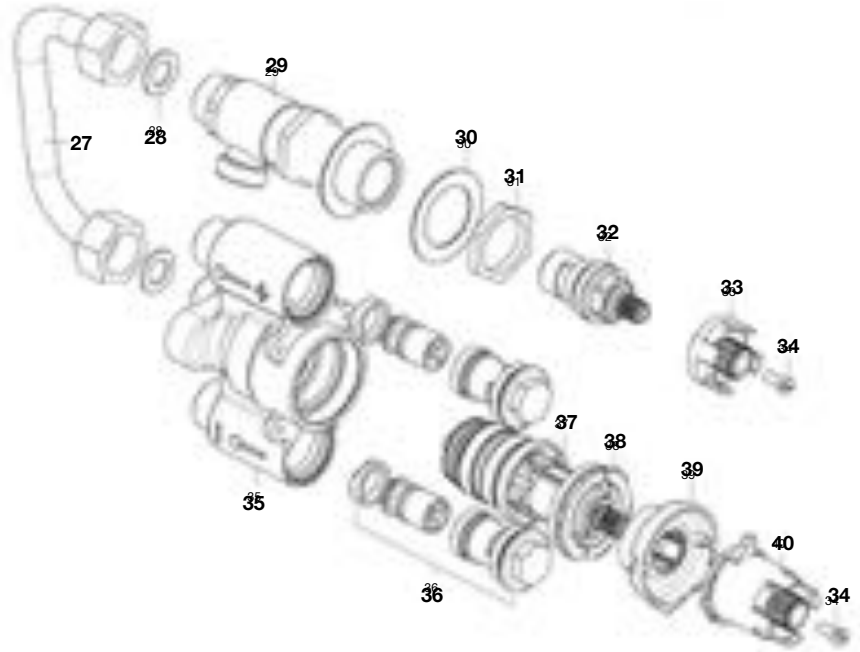

FLAT

Grifería

	Código	€
27		
28	AD0001100R	12,20
29		
30		
31	AD0001200R	15,00
32		
33		
34		
34	2 un	
35		
36	2 un	
37	AD0001300R	88,50
38		
39		
40		
37	A525028003	58,80
38	A525092709	52,90
36	2 un A525018003	63,20
38	AG0020703R	16,40
33	2 un	
34	3 un	
39	AD0002300R	4,43
40