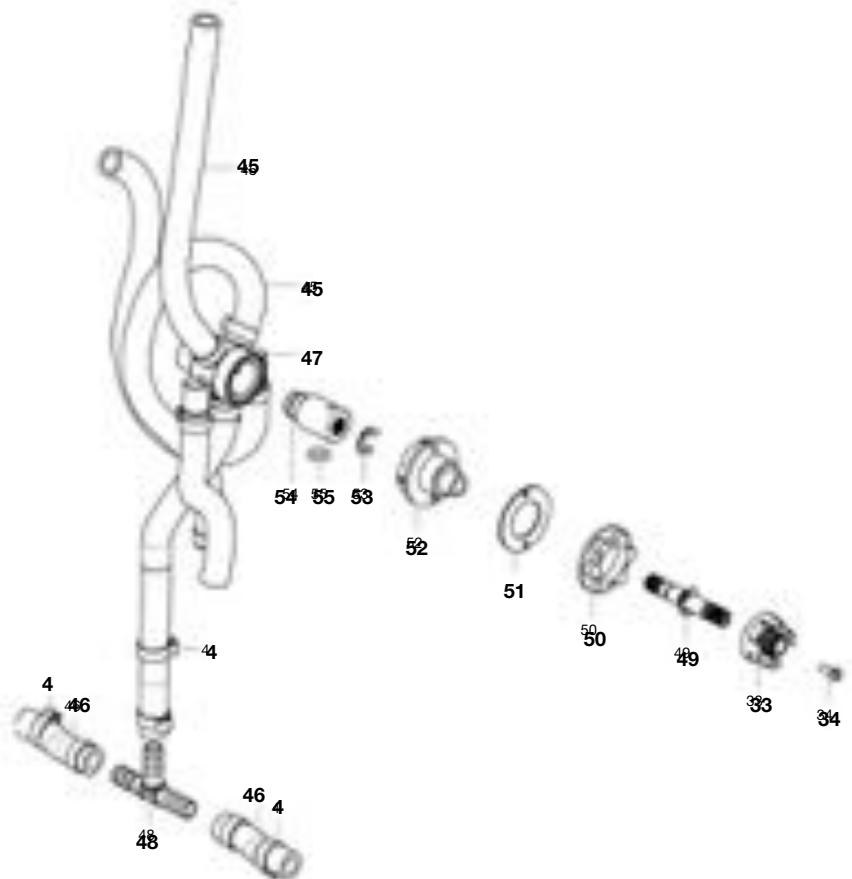

Circuito mangueras

	Código	€
45	AE0009200R	3,67
46	A2H2067000	1,77
33		
34		
47		
49		
50	AD0002400R	77,30
51		
52		
53		
54		
55		
33	2 un	
34	3 un	
48	AD0002300R	4,43
48	4 un	
48	AD0002700R	9,15
4	6 un	
4	AD0002800R	3,60