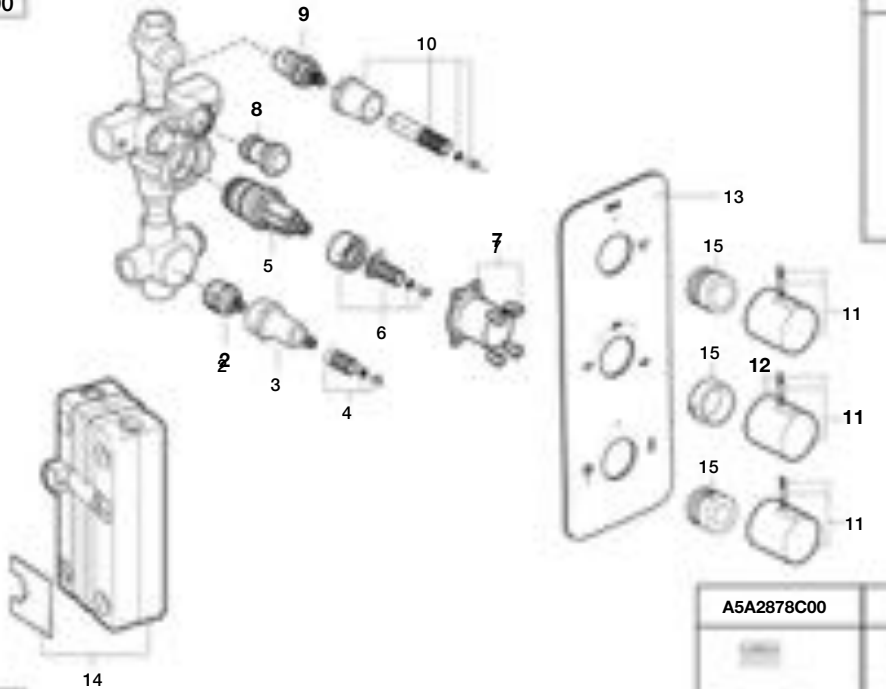

PUZZLE

Grifería termostática empotrada

A5A2778C00

A5A2778C00

A5A2878C00

A5A2978C00

A5A2878C00

A5A2978C00