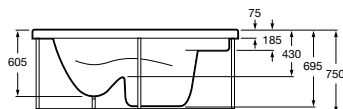

SPAS / Gama **Broadway**

Broadway Family

Modelos Autoportantes

2160 x 2160 x 920
Broadway Family
Ref. A8S308000
16.547,00 €

2160 x 2160 x 920
Broadway Family sin Paneles
Ref. A8S308S000
15.713,00 €

Broadway

Modelos Autoportantes

1930 x 1930 x 870
Broadway
Ref. A8S3060000
14.602,00 €

1930 x 1930 x 870
Broadway sin Paneles
Ref. A8S306S000
13.845,00 €

Broadway Compact

Modelos Autoportantes

1880 x 1330 x 750
Broadway Compact
Ref. A8S3070000
11.330,00 €

1880 x 1330 x 750
Broadway Compact sin paneles
Ref. A8S307S000
10.608,00 €